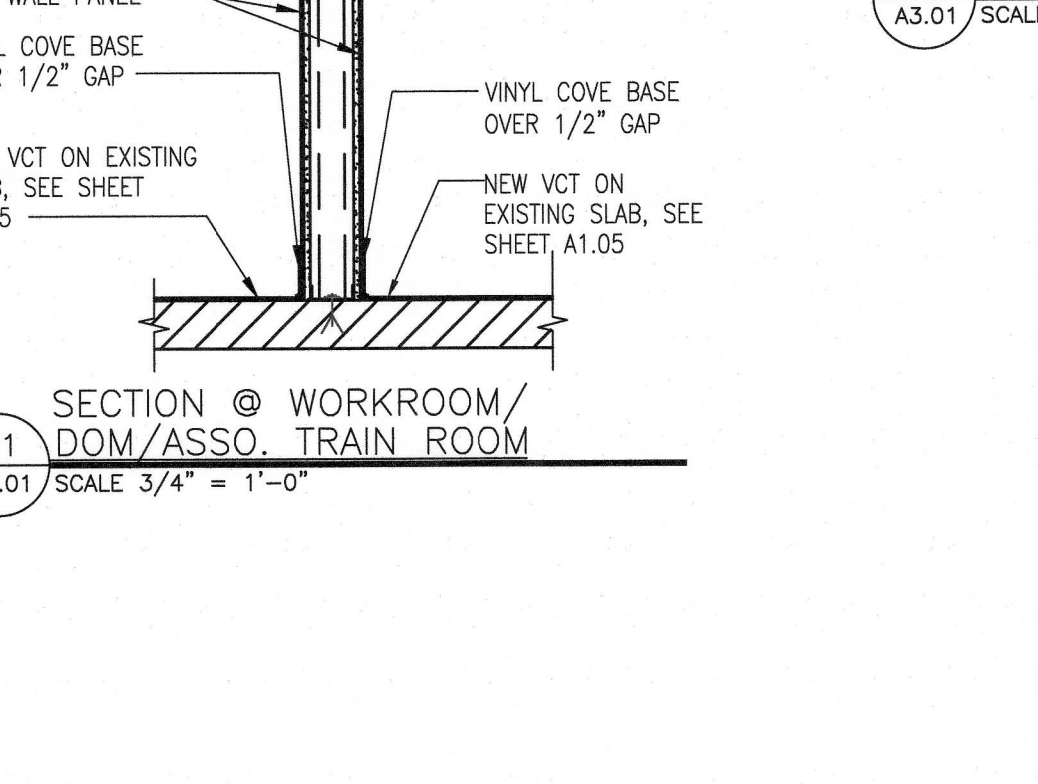

1 CONTROL JOINT DETAIL
A3.01 SCALE 3/4" = 1'-0"

2 ACROVYN SECTION @ SALES AREA GYP WALL
A3.01 SCALE 1" = 1'-0"

7 SECTION @ GWB WALL BETWEEN LOUNGE & GROCERY STAGING
A3.01 SCALE 3/4" = 1'-0"

8 SECTION @ GWB WALL BETWEEN LOUNGE & EXTERIOR WALL
A3.01 SCALE 3/4" = 1'-0"

3 SECTION AT MEAT PREP WINDOW INFILL
A3.01 SCALE 3/4" = 1'-0"

9 SECTION @ EXTERIOR WALL AND WORKROOM
A3.01 SCALE 3/4" = 1'-0"

10 SECTION @ 6" GWB WALL BETWEEN OFFICE/SALES
A3.01 SCALE 3/4" = 1'-0"

4 SUSPENDED BOAT RACK AT LAY-IN CEILING
A3.01 SCALE 1/2" = 1'-0"

5 INFILL COMPACTOR OPENING
A3.01 SCALE 1/2" = 1'-0"

11 SECTION @ WORKROOM/DOM/ASSO. TRAIN ROOM
A3.01 SCALE 3/4" = 1'-0"

12 SECTION @ BULKHEAD
A3.01 SCALE 1" = 1'-0"

6 DELI/BAKERY FULL HEIGHT WALL
A3.01 SCALE 3/4" = 1'-0"