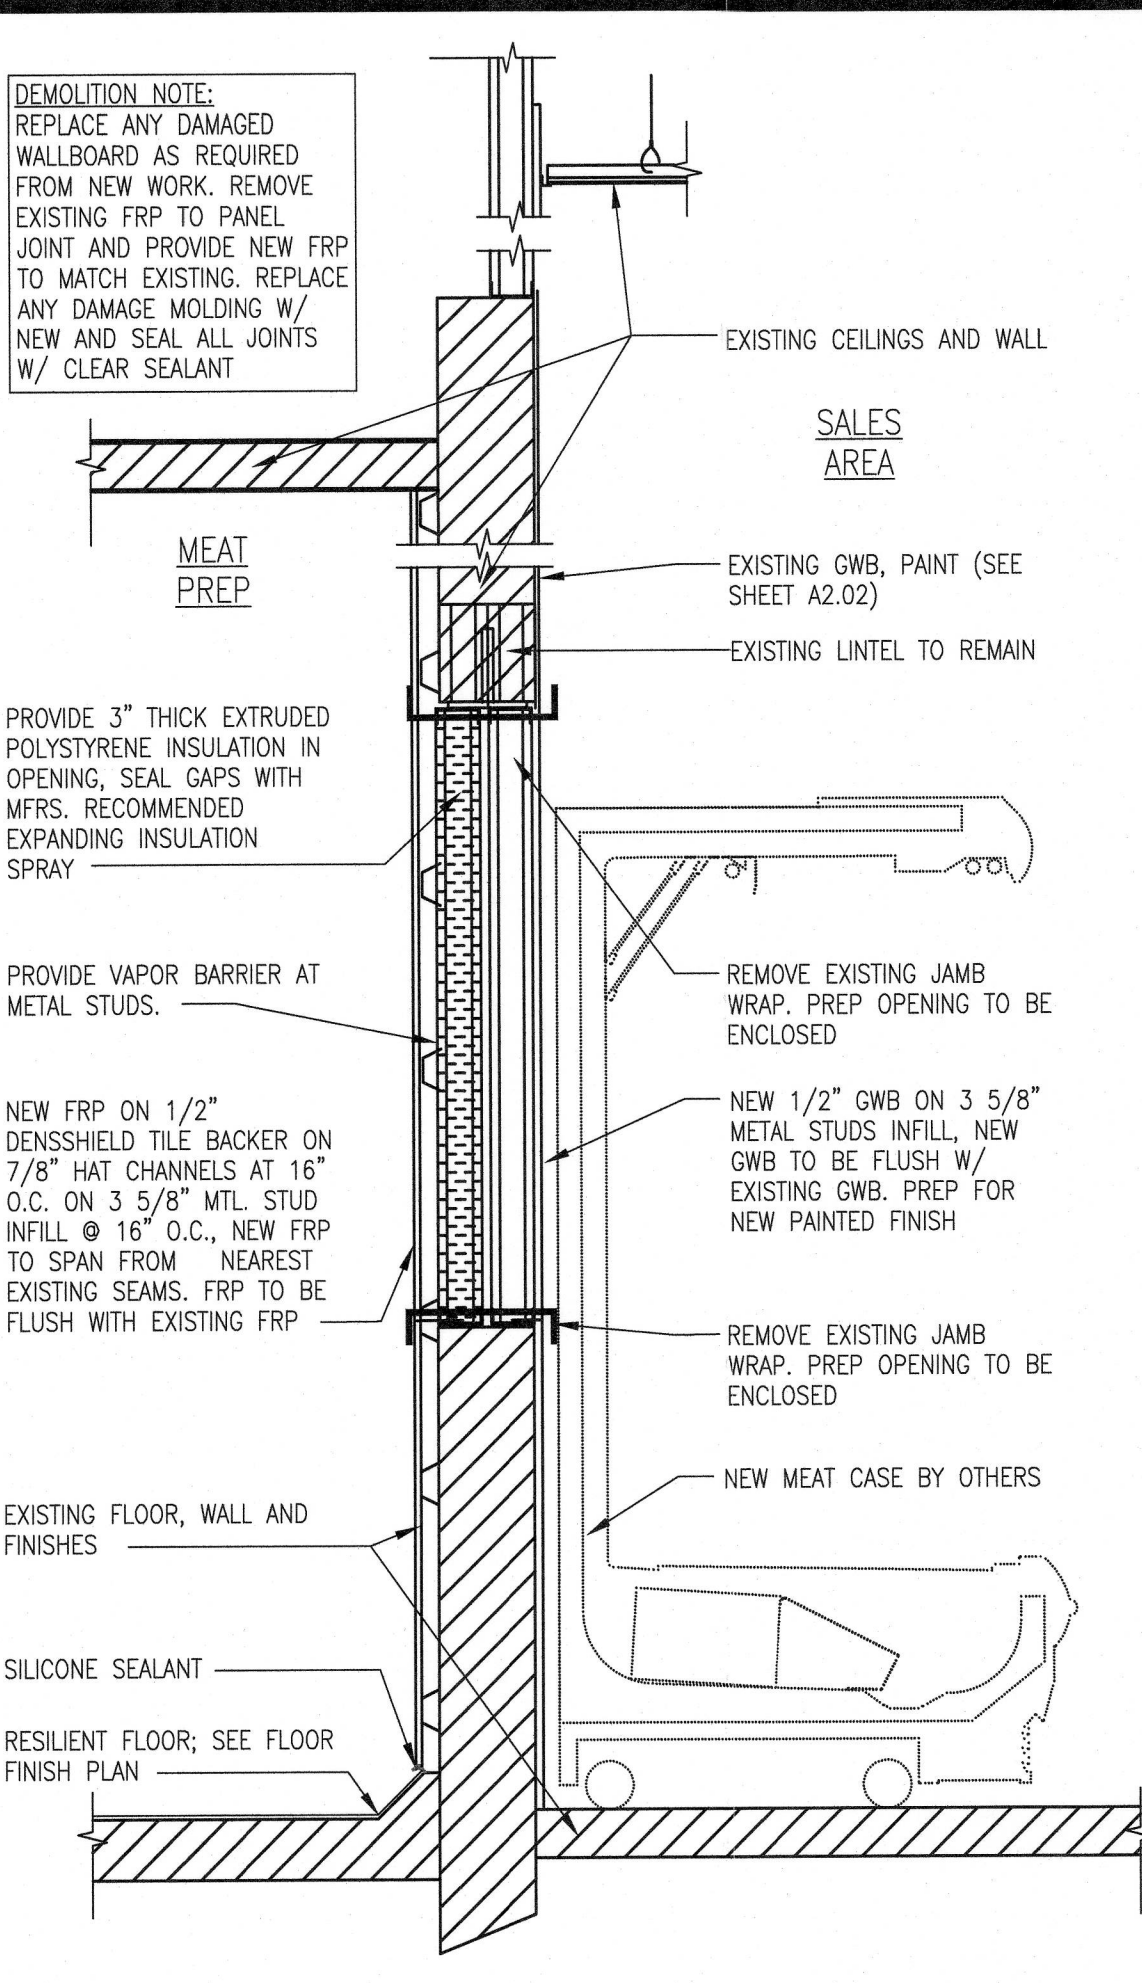

1 CONTROL JOINT DETAIL
A3.01 SCALE 3/4" = 1'-0"

2 ACROVYN SECTION @ SALES AREA GYP WALL
A3.01 SCALE 1" = 1'-0"

7 SECTION @ GWB WALL BETWEEN LOUNGE & GROCERY STAGING
A3.01 SCALE 3/4" = 1'-0"

8 SECTION @ GWB WALL BETWEEN LOUNGE & EXTERIOR WALL
A3.01 SCALE 3/4" = 1'-0"