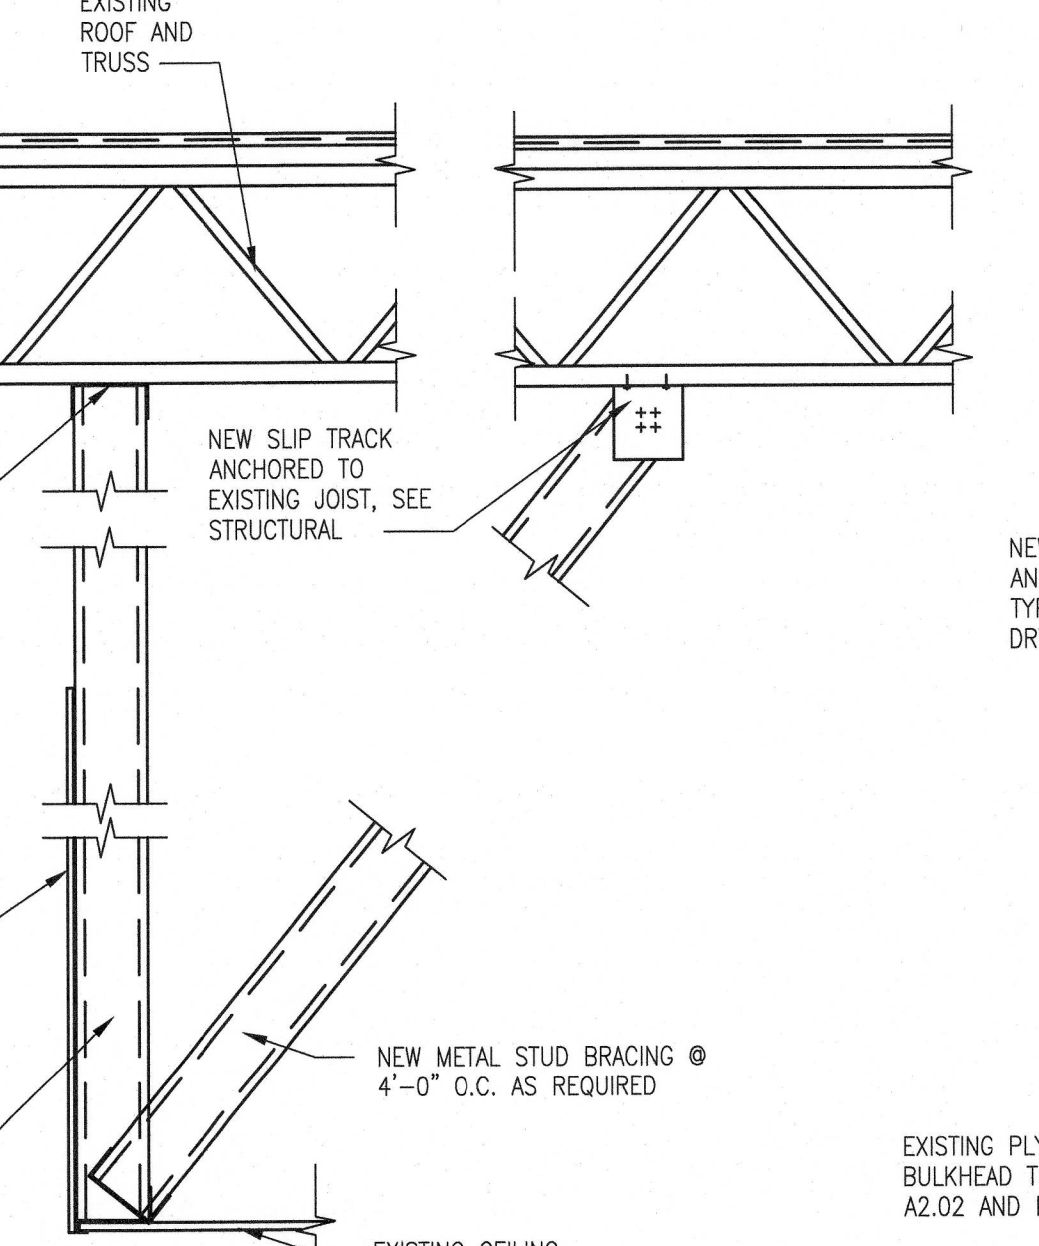

3 SECTION AT MEAT PREP WINDOW INFILL
A3.01 SCALE 3/4" = 1'-0"

9 SECTION @ EXTERIOR WALL AND WORKROOM
A3.01 SCALE 3/4" = 1'-0"

10 SECTION @ 6" GWB WALL BETWEEN OFFICE/SALES
A3.01 SCALE 3/4" = 1'-0"

4 SUSPENDED BOAT RACK AT LAY-IN CEILING
A3.01 SCALE 1/2" = 1'-0"

5 INFILL COMPACTOR OPENING
A3.01 SCALE 1/2" = 1'-0"

11 SECTION @ WORKROOM/DOM/ASSO. TRAIN ROOM
A3.01 SCALE 3/4" = 1'-0"

12 SECTION @ BULKHEAD
A3.01 SCALE 1" = 1'-0"

6 DELI/BAKERY FULL HEIGHT WALL
A3.01 SCALE 3/4" = 1'-0"

13 SECTION @ BULKHEAD
A3.01 SCALE 1" = 1'-0"

14 SECTION @ EXTERIOR WALL
A3.01 SCALE 3/4" = 1'-0"

15 SECTION @ EXTERIOR WALL
A3.01 SCALE 3/4" = 1'-0"

16 DAIRY COOLER INFILL
A3.01 SCALE 3/4" = 1'-0"

17 SECTION @ BULKHEAD
A3.01 SCALE 1" = 1'-0"

18 SECTION @ BULKHEAD
A3.01 SCALE 1" = 1'-0"

19 SECTION @ BULKHEAD
A3.01 SCALE 1" = 1'-0"

16 DAIRY COOLER INFILL
A3.01 SCALE 3/4" = 1'-0"

17 SECTION @ BULKHEAD
A3.01 SCALE 1" = 1'-0"

18 SECTION @ BULKHEAD
A3.01 SCALE 1" = 1'-0"