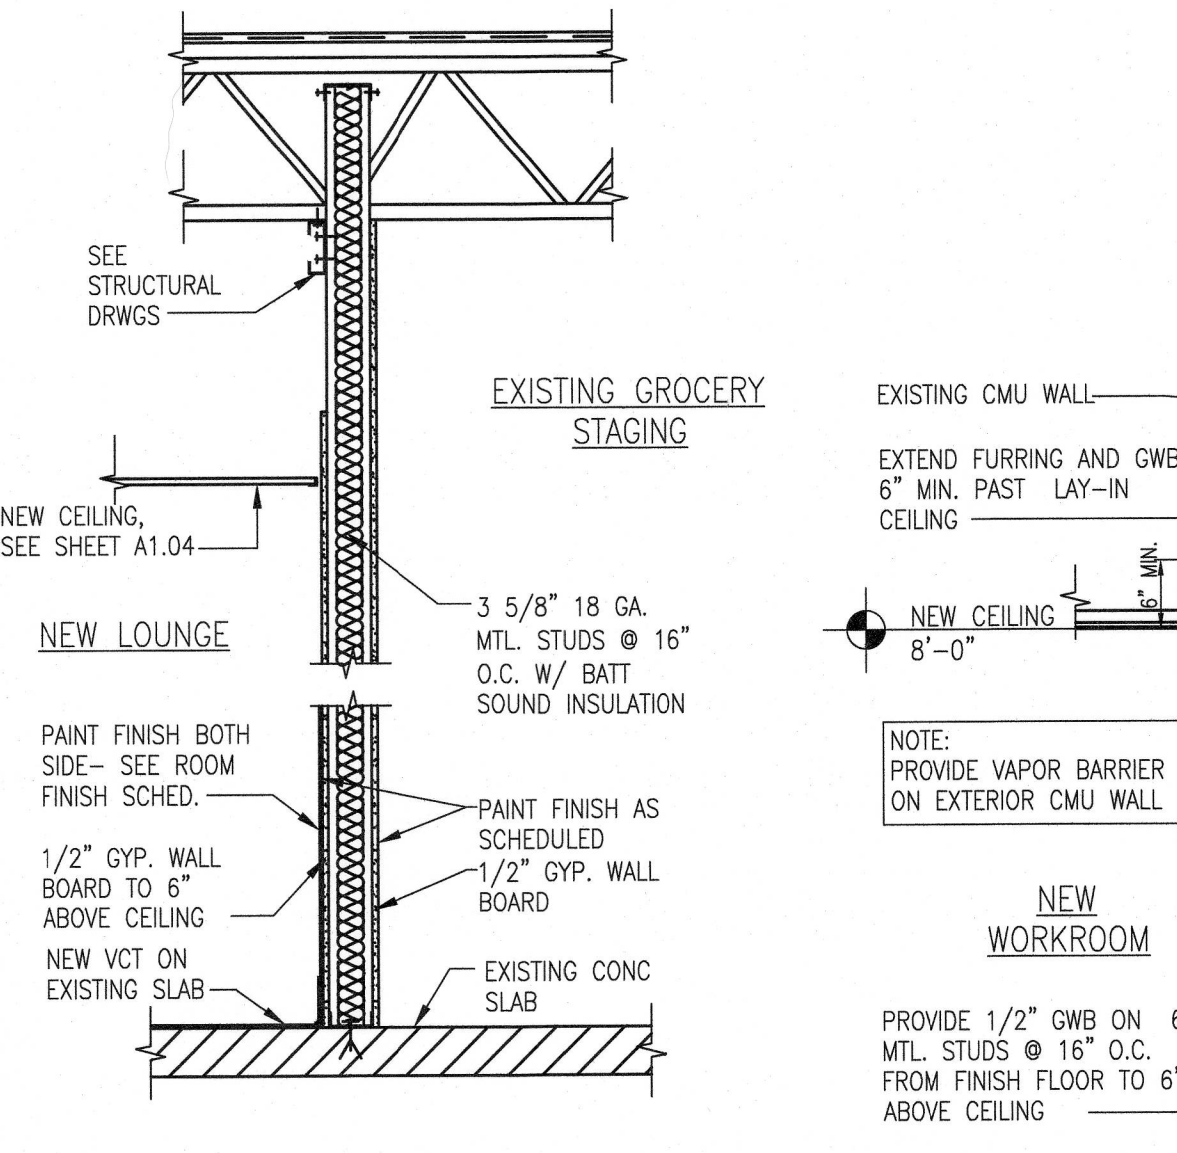

PROJECT NO: 2021.1218
DATE: 7/5/22

17 OF 54
A3.01
WALL SECTIONS

COPYRIGHT © 2022 INTERPLAN LLC. ALL RIGHTS RESERVED. REPRODUCING OR TRANSMITTING IN ANY FORM OR BY ANY MEANS WITHOUT PERMISSION IS PROHIBITED.

1 CONTROL JOINT DETAIL
A3.01 SCALE 3/4" = 1'-0"

2 ACROVYN SECTION @ SALES AREA GYP WALL
A3.01 SCALE 1" = 1'-0"

7 SECTION @ GWB WALL BETWEEN LOUNGE & GROCERY STAGING
A3.01 SCALE 3/4" = 1'-0"

8 SECTION @ GWB WALL BETWEEN LOUNGE & EXTERIOR WALL
A3.01 SCALE 3/4" = 1'-0"

3 SECTION AT MEAT PREP WINDOW INFILL
A3.01 SCALE 3/4" = 1'-0"

9 SECTION @ EXTERIOR WALL AND WORKROOM
A3.01 SCALE 3/4" = 1'-0"

10 SECTION @ 6" GWB WALL BETWEEN OFFICE/SALES
A3.01 SCALE 3/4" = 1'-0"

4 SUSPENDED BOAT RACK AT LAY-IN CEILING
A3.01 SCALE 1/2" = 1'-0"