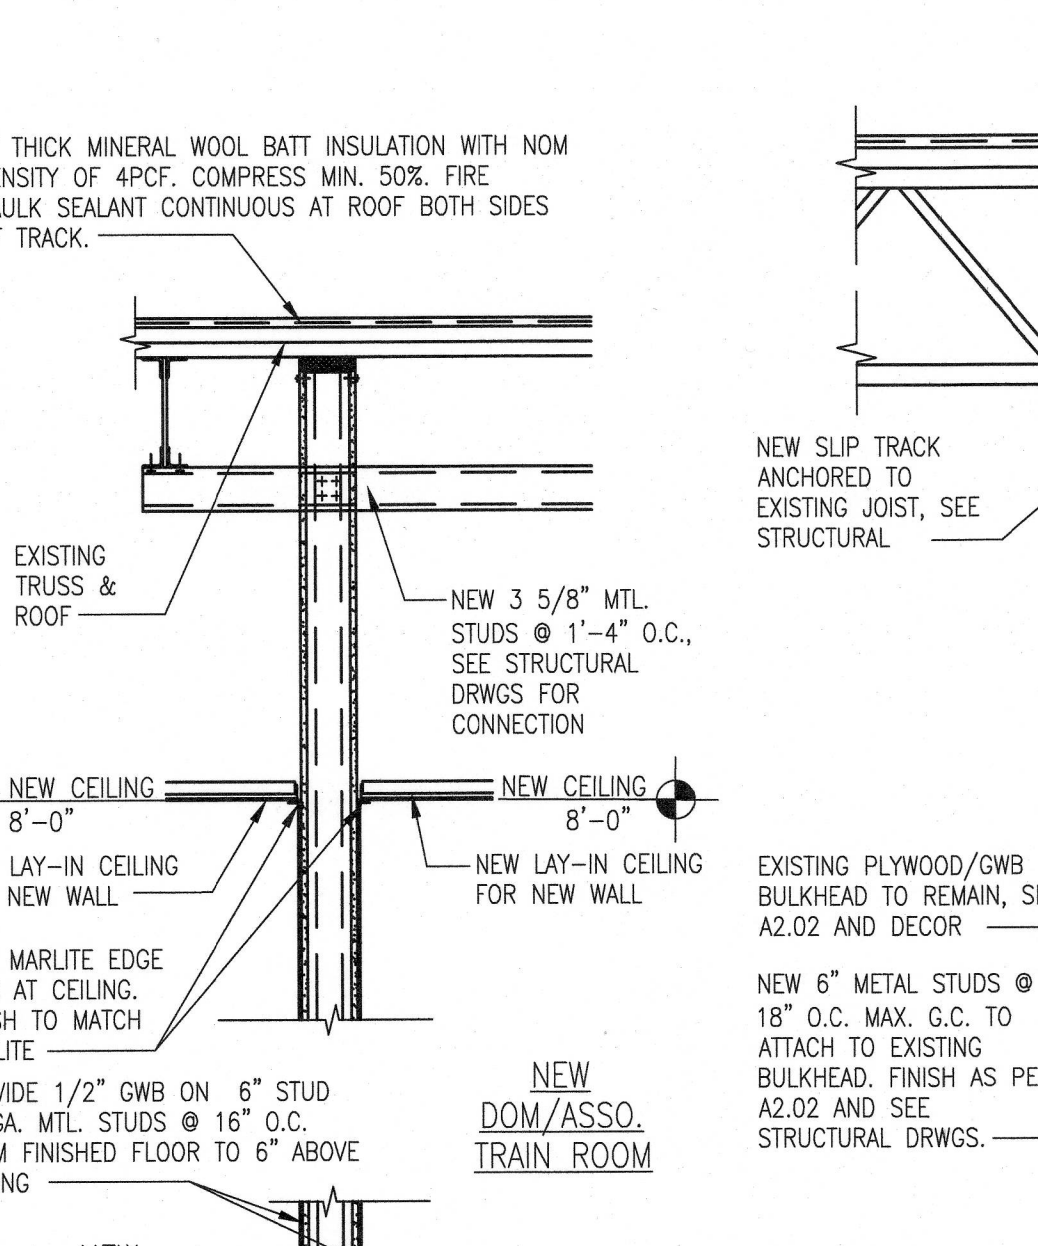

11 SECTION @ WORKROOM/DOM/ASSO. TRAIN ROOM
A3.01 SCALE 3/4" = 1'-0"