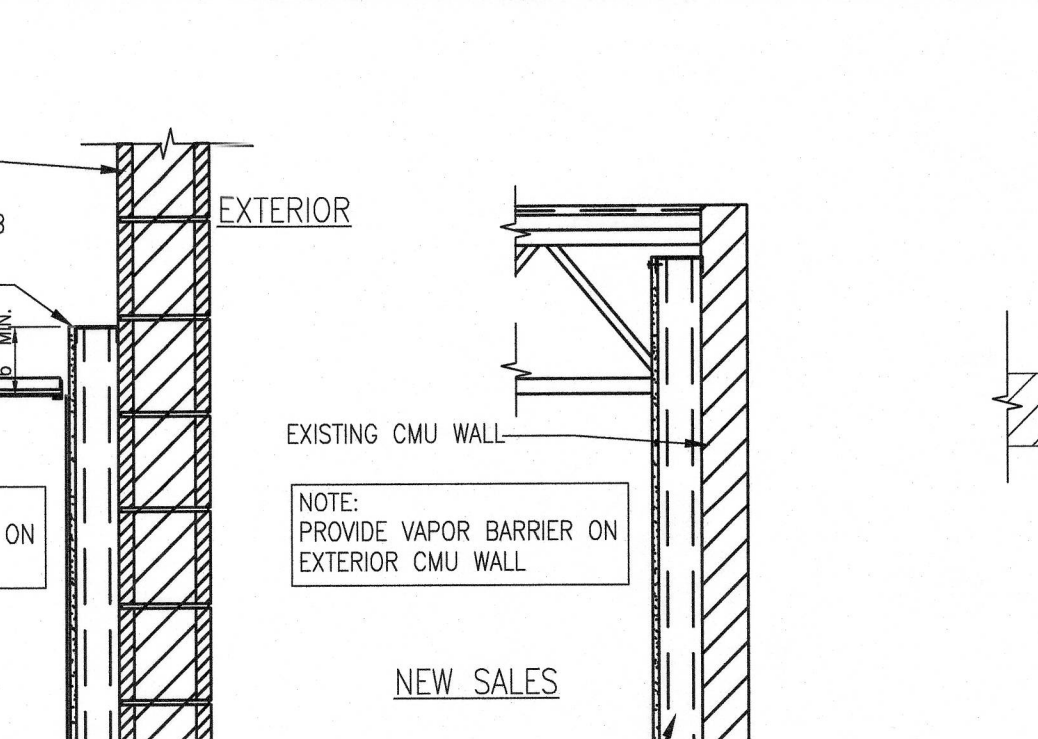

3 SECTION AT MEAT PREP WINDOW INFILL
A3.01 SCALE 3/4" = 1'-0"

9 SECTION @ EXTERIOR WALL AND WORKROOM
A3.01 SCALE 3/4" = 1'-0"

10 SECTION @ 6" GWB WALL BETWEEN OFFICE/SALES
A3.01 SCALE 3/4" = 1'-0"

4 SUSPENDED BOAT RACK AT LAY-IN CEILING
A3.01 SCALE 1/2" = 1'-0"

5 INFILL COMPACTOR OPENING
A3.01 SCALE 1/2" = 1'-0"

11 SECTION @ WORKROOM/DOM/ASSO. TRAIN ROOM
A3.01 SCALE 3/4" = 1'-0"

12 SECTION @ BULKHEAD
A3.01 SCALE 1" = 1'-0"

6 DELI/BAKERY FULL HEIGHT WALL
A3.01 SCALE 3/4" = 1'-0"

13 SECTION @ BULKHEAD
A3.01 SCALE 1" = 1'-0"

14 SECTION @ EXTERIOR WALL
A3.01 SCALE 3/4" = 1'-0"

15 SECTION @ EXTERIOR WALL
A3.01 SCALE 3/4" = 1'-0"

16 DAIRY COOLER INFILL
A3.01 SCALE 3/4" = 1'-0"

17 SECTION @ BULKHEAD
A3.01 SCALE 1" = 1'-0"