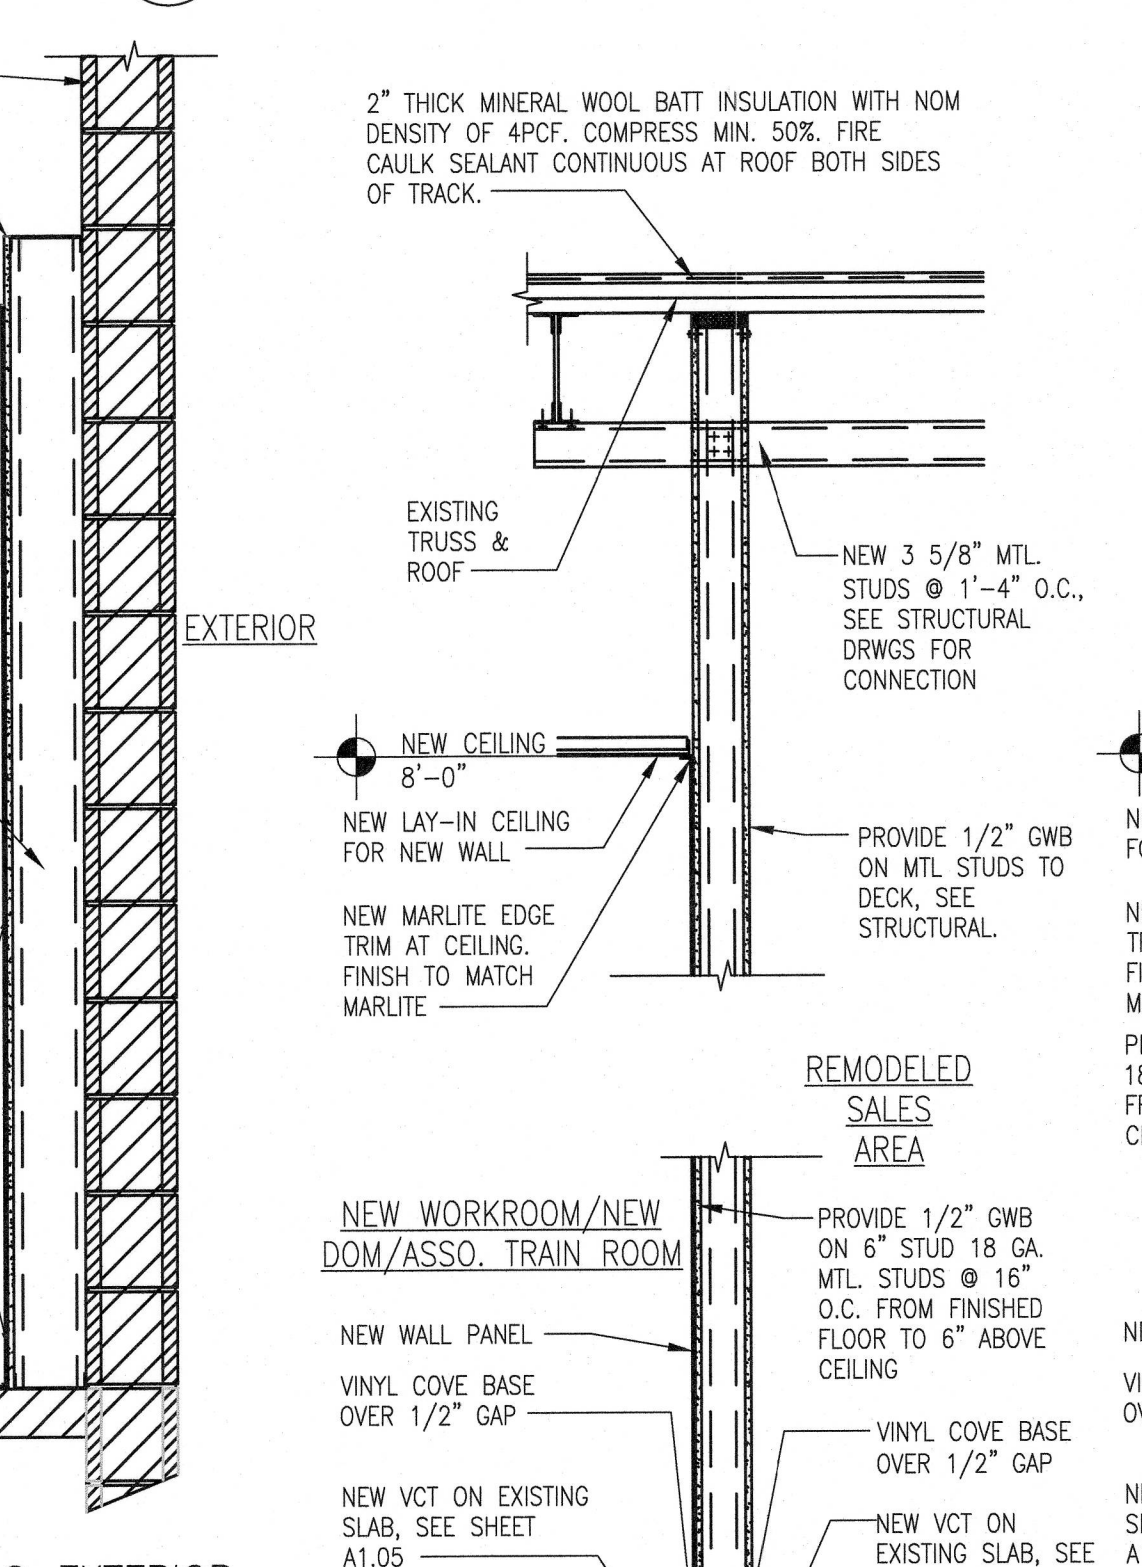

1 CONTROL JOINT DETAIL
A3.01 SCALE 3/4" = 1'-0"

2 ACROVYN SECTION @ SALES AREA GYP WALL
A3.01 SCALE 1" = 1'-0"

7 SECTION @ GWB WALL BETWEEN LOUNGE & GROCERY STAGING
A3.01 SCALE 3/4" = 1'-0"

8 SECTION @ GWB WALL BETWEEN LOUNGE & EXTERIOR WALL
A3.01 SCALE 3/4" = 1'-0"

3 SECTION AT MEAT PREP WINDOW INFILL
A3.01 SCALE 3/4" = 1'-0"

9 SECTION @ EXTERIOR WALL AND WORKROOM
A3.01 SCALE 3/4" = 1'-0"

10 SECTION @ 6" GWB WALL BETWEEN OFFICE/SALES
A3.01 SCALE 3/4" = 1'-0"

4 SUSPENDED BOAT RACK AT LAY-IN CEILING
A3.01 SCALE 1/2" = 1'-0"