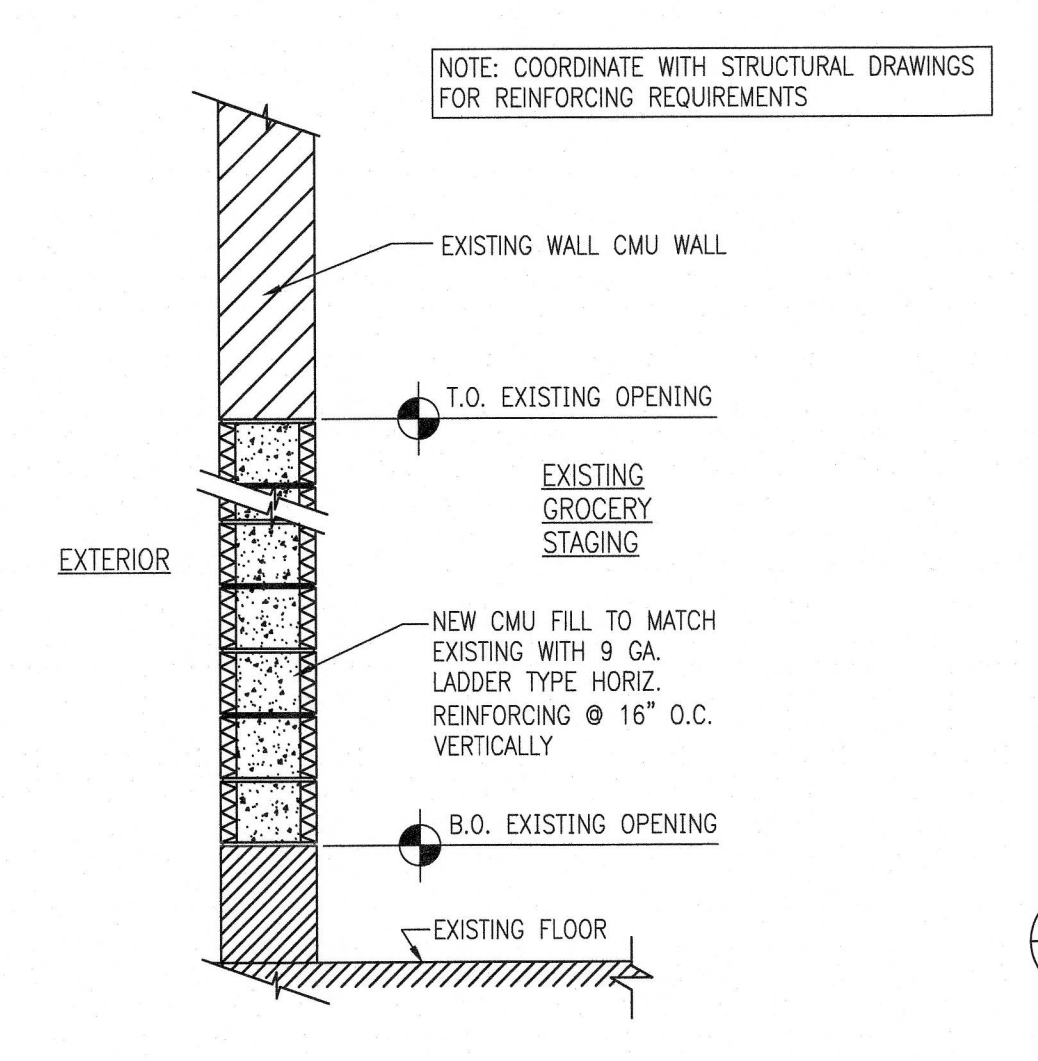

1 CONTROL JOINT DETAIL
A3.01 SCALE 3/4" = 1'-0"

2 ACROVYN SECTION @ SALES AREA GYP WALL
A3.01 SCALE 1" = 1'-0"

7 SECTION @ GWB WALL BETWEEN LOUNGE & GROCERY STAGING
A3.01 SCALE 3/4" = 1'-0"

8 SECTION @ GWB WALL BETWEEN LOUNGE & EXTERIOR WALL
A3.01 SCALE 3/4" = 1'-0"

3 SECTION AT MEAT PREP WINDOW INFILL
A3.01 SCALE 3/4" = 1'-0"

9 SECTION @ EXTERIOR WALL AND WORKROOM
A3.01 SCALE 3/4" = 1'-0"

10 SECTION @ 6" GWB WALL BETWEEN OFFICE/SALES
A3.01 SCALE 3/4" = 1'-0"

4 SUSPENDED BOAT RACK AT LAY-IN CEILING
A3.01 SCALE 1/2" = 1'-0"