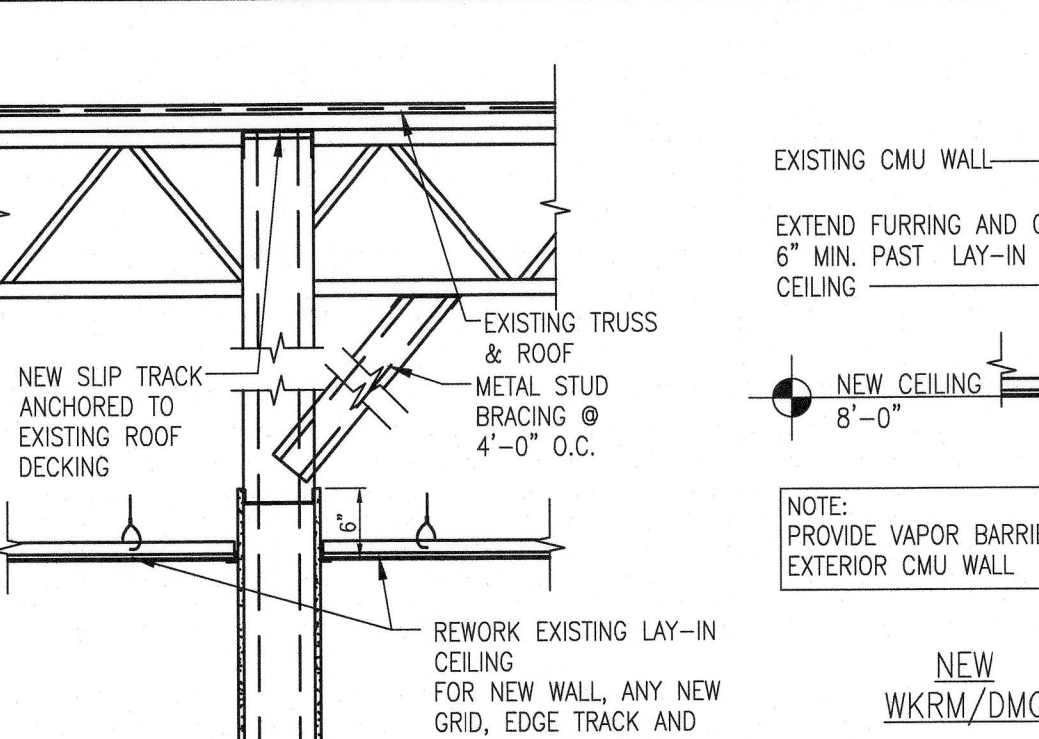

6 DELI/BAKERY FULL HEIGHT WALL
A3.01 SCALE 3/4" = 1'-0"