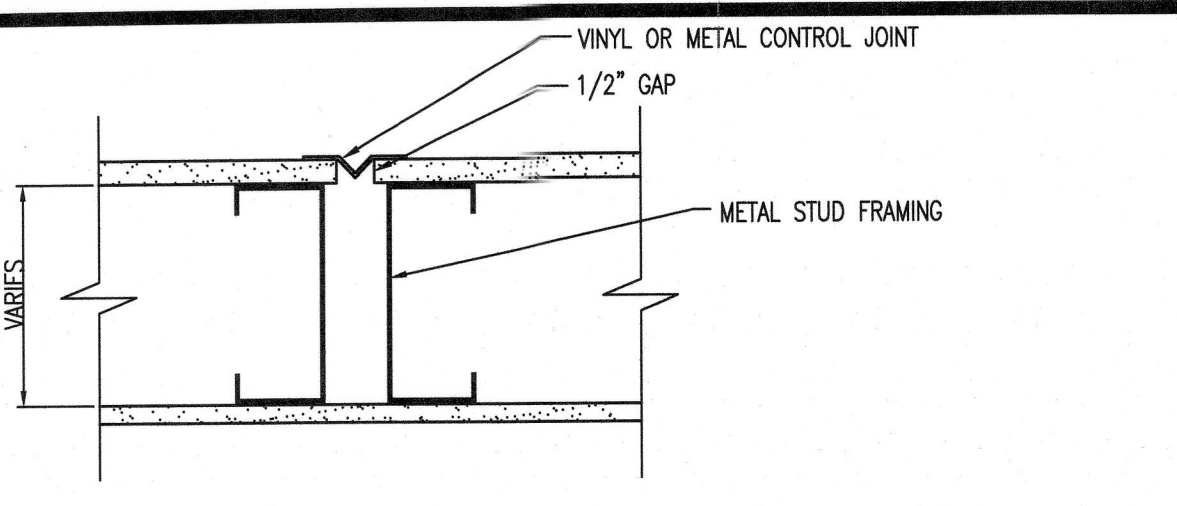

1 CONTROL JOINT DETAIL
A3.01 SCALE 3/4" = 1'-0"

2 ACROVYN SECTION @ SALES AREA GYP WALL
A3.01 SCALE 1" = 1'-0"

7 SECTION @ GWB WALL BETWEEN LOUNGE & GROCERY STAGING
A3.01 SCALE 3/4" = 1'-0"

8 SECTION @ GWB WALL BETWEEN LOUNGE & EXTERIOR WALL
A3.01 SCALE 3/4" = 1'-0"