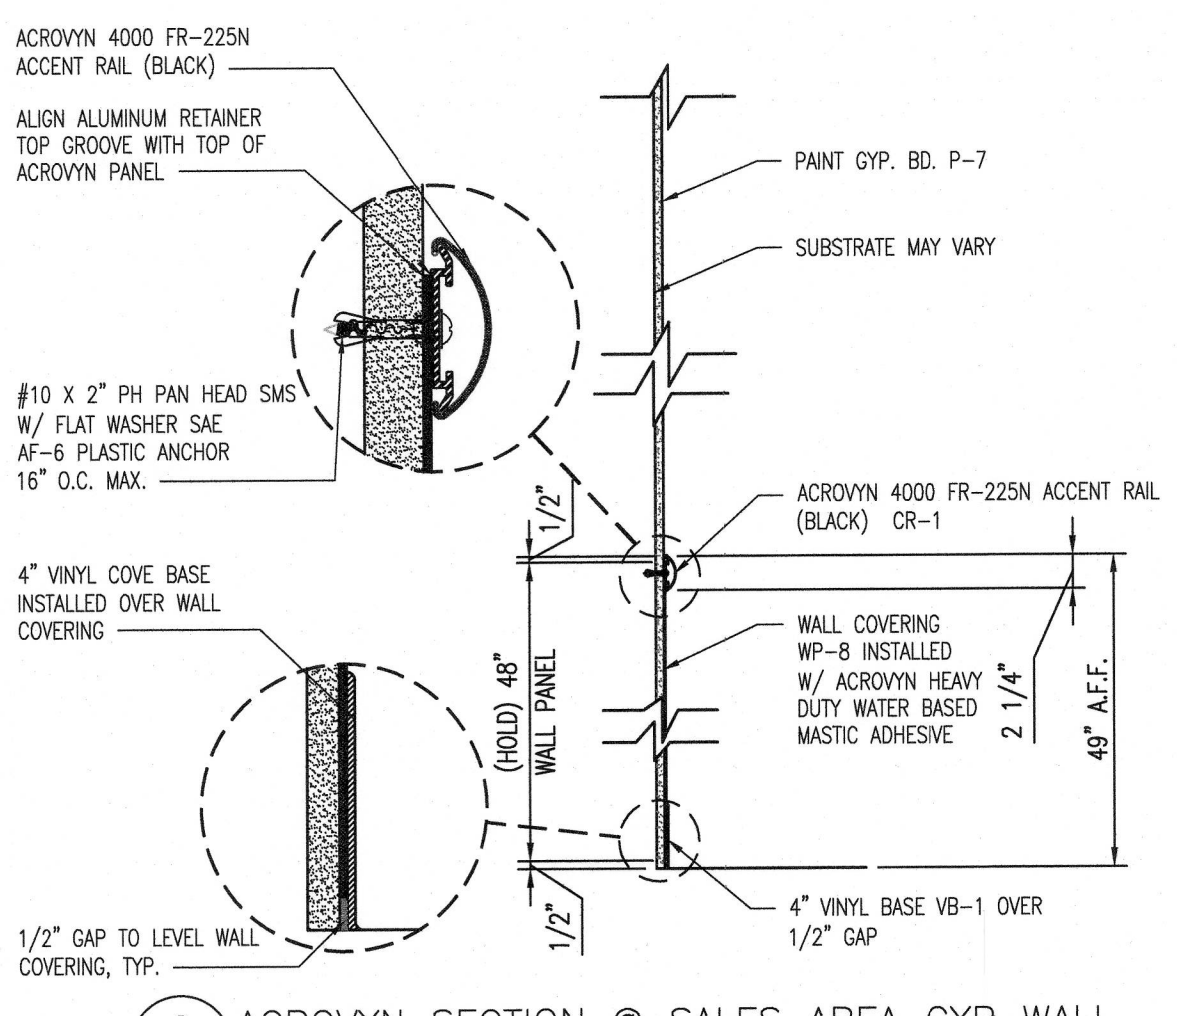

1 CONTROL JOINT DETAIL
A3.01 SCALE 3/4" = 1'-0"

2 ACROVYN SECTION @ SALES AREA GYP WALL
A3.01 SCALE 1" = 1'-0"

7 SECTION @ GWB WALL BETWEEN LOUNGE & GROCERY STAGING
A3.01 SCALE 3/4" = 1'-0"

8 SECTION @ GWB WALL BETWEEN LOUNGE & EXTERIOR WALL
A3.01 SCALE 3/4" = 1'-0"