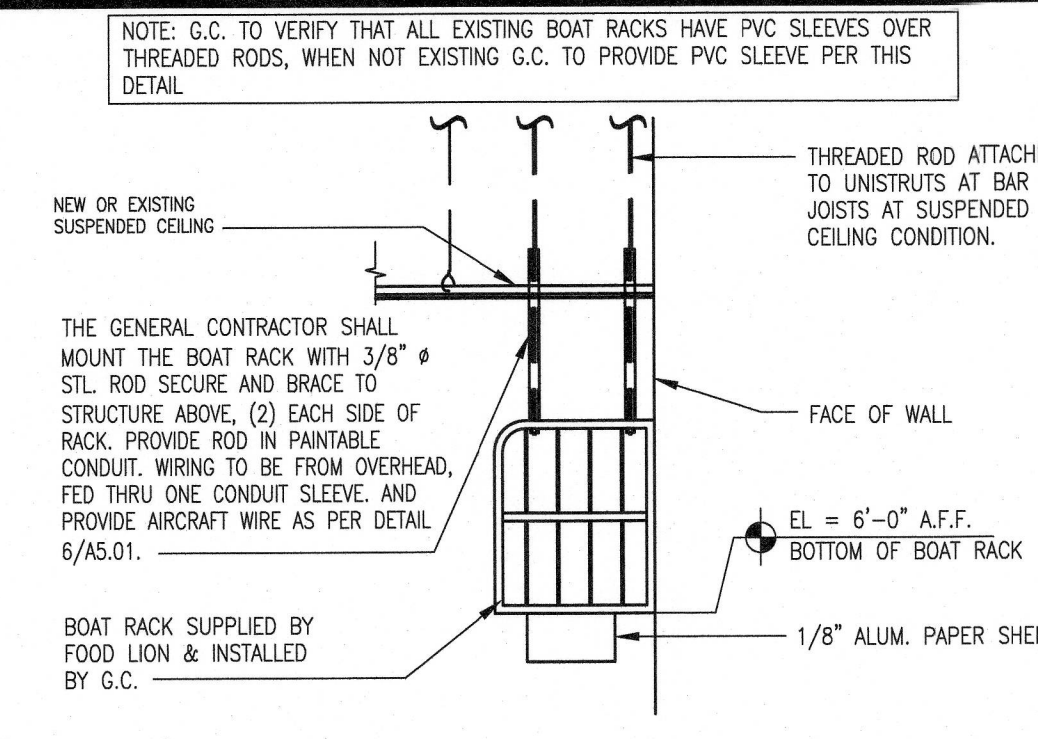

1 CONTROL JOINT DETAIL
A3.01 SCALE 3/4" = 1'-0"

2 ACROVYN SECTION @ SALES AREA GYP WALL
A3.01 SCALE 1" = 1'-0"

7 SECTION @ GWB WALL BETWEEN LOUNGE & GROCERY STAGING
A3.01 SCALE 3/4" = 1'-0"

8 SECTION @ GWB WALL BETWEEN LOUNGE & EXTERIOR WALL
A3.01 SCALE 3/4" = 1'-0"

3 SECTION AT MEAT PREP WINDOW INFILL
A3.01 SCALE 3/4" = 1'-0"

9 SECTION @ EXTERIOR WALL AND WORKROOM
A3.01 SCALE 3/4" = 1'-0"

10 SECTION @ 6" GWB WALL BETWEEN OFFICE/SALES
A3.01 SCALE 3/4" = 1'-0"

4 SUSPENDED BOAT RACK AT LAY-IN CEILING
A3.01 SCALE 1/2" = 1'-0"