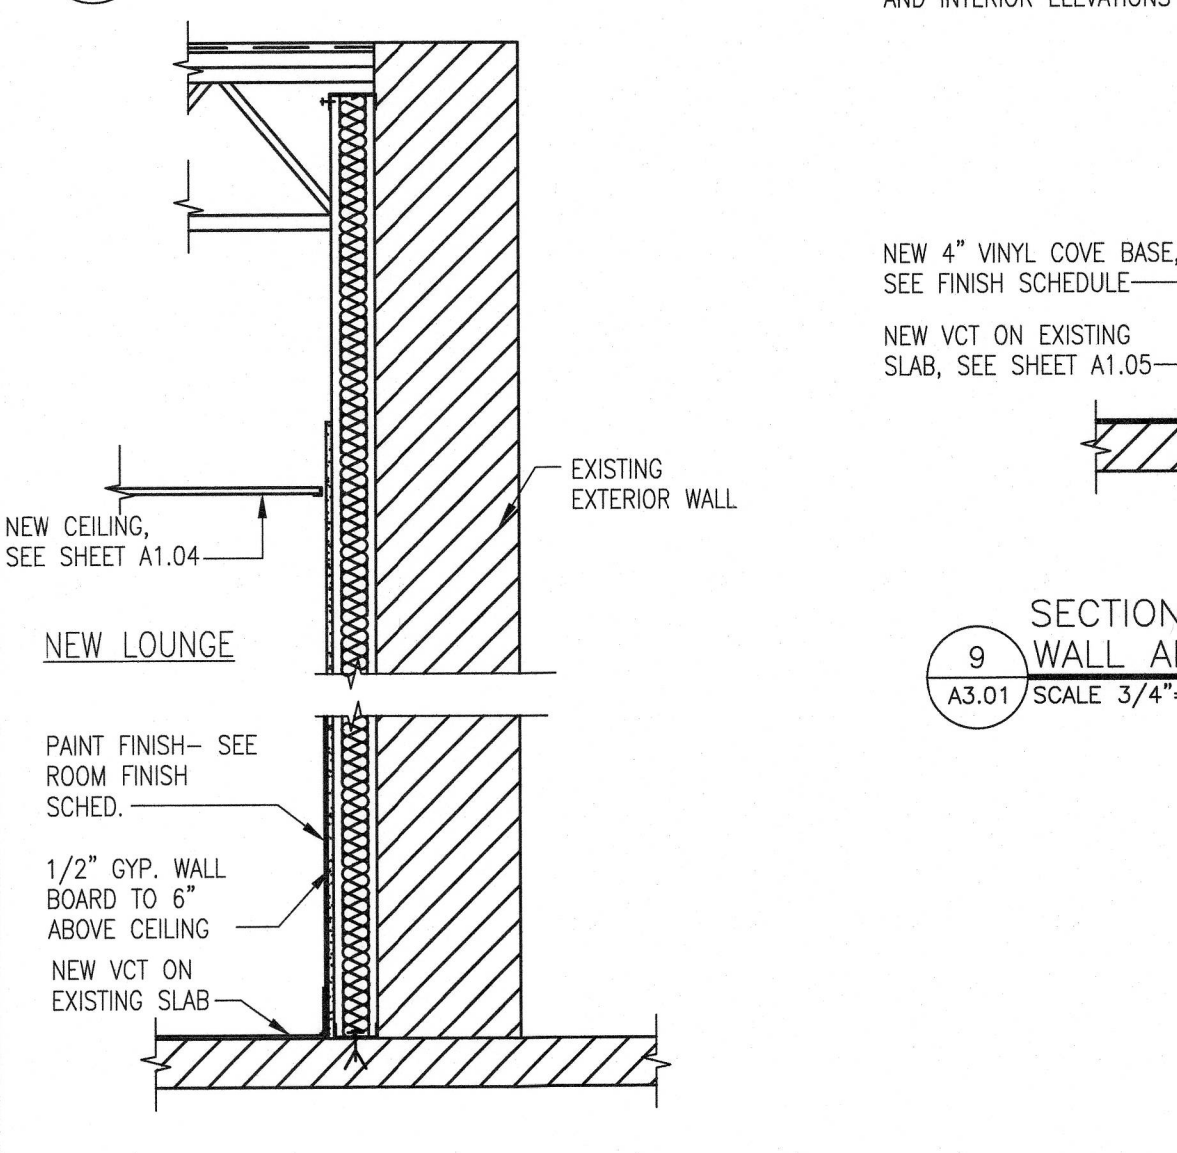

PROJECT NO: 2021.1218
DATE: 7/5/22

17 OF 54
A3.01
WALL SECTIONS

COPYRIGHT © 2022 INTERPLAN LLC. ALL RIGHTS RESERVED. REPRODUCING OR TRANSMITTING IN ANY FORM OR BY ANY MEANS WITHOUT PERMISSION IS PROHIBITED.

1 CONTROL JOINT DETAIL
A3.01 SCALE 3/4" = 1'-0"

2 ACROVYN SECTION @ SALES AREA GYP WALL
A3.01 SCALE 1" = 1'-0"

7 SECTION @ GWB WALL BETWEEN LOUNGE & GROCERY STAGING
A3.01 SCALE 3/4" = 1'-0"

8 SECTION @ GWB WALL BETWEEN LOUNGE & EXTERIOR WALL
A3.01 SCALE 3/4" = 1'-0"

3 SECTION AT MEAT PREP WINDOW INFILL
A3.01 SCALE 3/4" = 1'-0"

9 SECTION @ EXTERIOR WALL AND WORKROOM
A3.01 SCALE 3/4" = 1'-0"

10 SECTION @ 6" GWB WALL BETWEEN OFFICE/SALES
A3.01 SCALE 3/4" = 1'-0"

4 SUSPENDED BOAT RACK AT LAY-IN CEILING
A3.01 SCALE 1/2" = 1'-0"