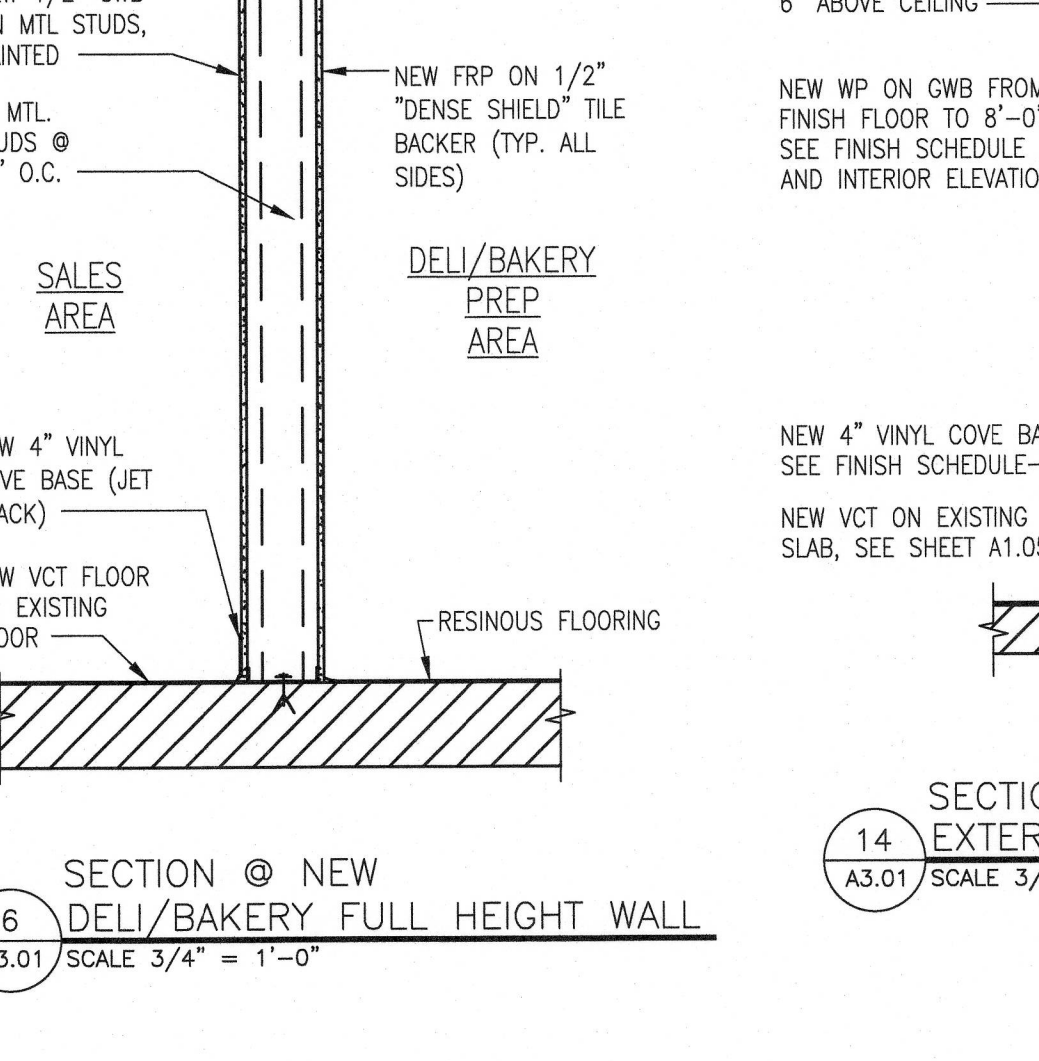

1 CONTROL JOINT DETAIL
A3.01 SCALE 3/4" = 1'-0"

2 ACROVYN SECTION @ SALES AREA GYP WALL
A3.01 SCALE 1" = 1'-0"

7 SECTION @ GWB WALL BETWEEN LOUNGE & GROCERY STAGING
A3.01 SCALE 3/4" = 1'-0"

8 SECTION @ GWB WALL BETWEEN LOUNGE & EXTERIOR WALL
A3.01 SCALE 3/4" = 1'-0"

3 SECTION AT MEAT PREP WINDOW INFILL
A3.01 SCALE 3/4" = 1'-0"

9 SECTION @ EXTERIOR WALL AND WORKROOM
A3.01 SCALE 3/4" = 1'-0"

10 SECTION @ 6" GWB WALL BETWEEN OFFICE/SALES
A3.01 SCALE 3/4" = 1'-0"

4 SUSPENDED BOAT RACK AT LAY-IN CEILING
A3.01 SCALE 1/2" = 1'-0"

5 INFILL COMPACTOR OPENING
A3.01 SCALE 1/2" = 1'-0"

11 SECTION @ WORKROOM/DOM/ASSO. TRAIN ROOM
A3.01 SCALE 3/4" = 1'-0"

12 SECTION @ BULKHEAD
A3.01 SCALE 1" = 1'-0"

6 DELI/BAKERY FULL HEIGHT WALL
A3.01 SCALE 3/4" = 1'-0"

13 SECTION @ BULKHEAD
A3.01 SCALE 1" = 1'-0"

14 SECTION @ EXTERIOR WALL
A3.01 SCALE 3/4" = 1'-0"

15 SECTION @ EXTERIOR WALL
A3.01 SCALE 3/4" = 1'-0"

16 DAIRY COOLER INFILL
A3.01 SCALE 3/4" = 1'-0"

17 SECTION @ BULKHEAD
A3.01 SCALE 1" = 1'-0"